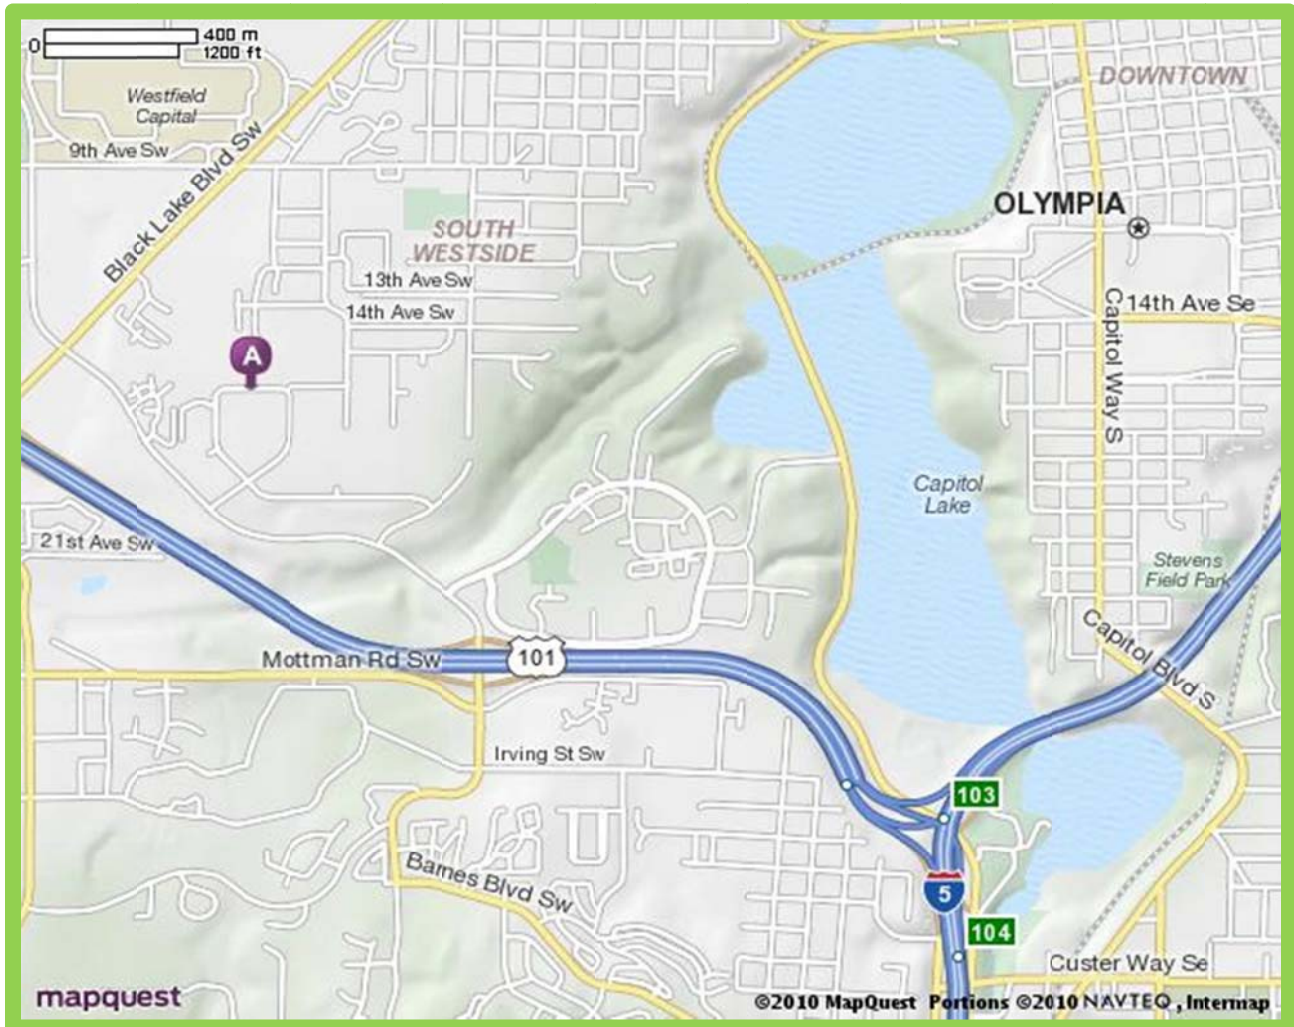

Lunch will be hosted by our sponsor (Titus-Will) on-site at the event at no cost to participants

Directions to Titus Will Chevrolet:

Titus Will Chevrolet
2425 Carriage Loop
Olympia, WA, 98502

Directions from Interstate 5:

- I-5 to Hwy 101 North (exit 104 towards Aberdeen/Port Angeles)
- Take the Cooper Point Rd exit toward AutoMall Dr SW/Crosby Blvd)
- Turn Right on Cooper Point Rd SW
- Turn Right on Carriage St SW
- Turn Left on Carriage Loop SW